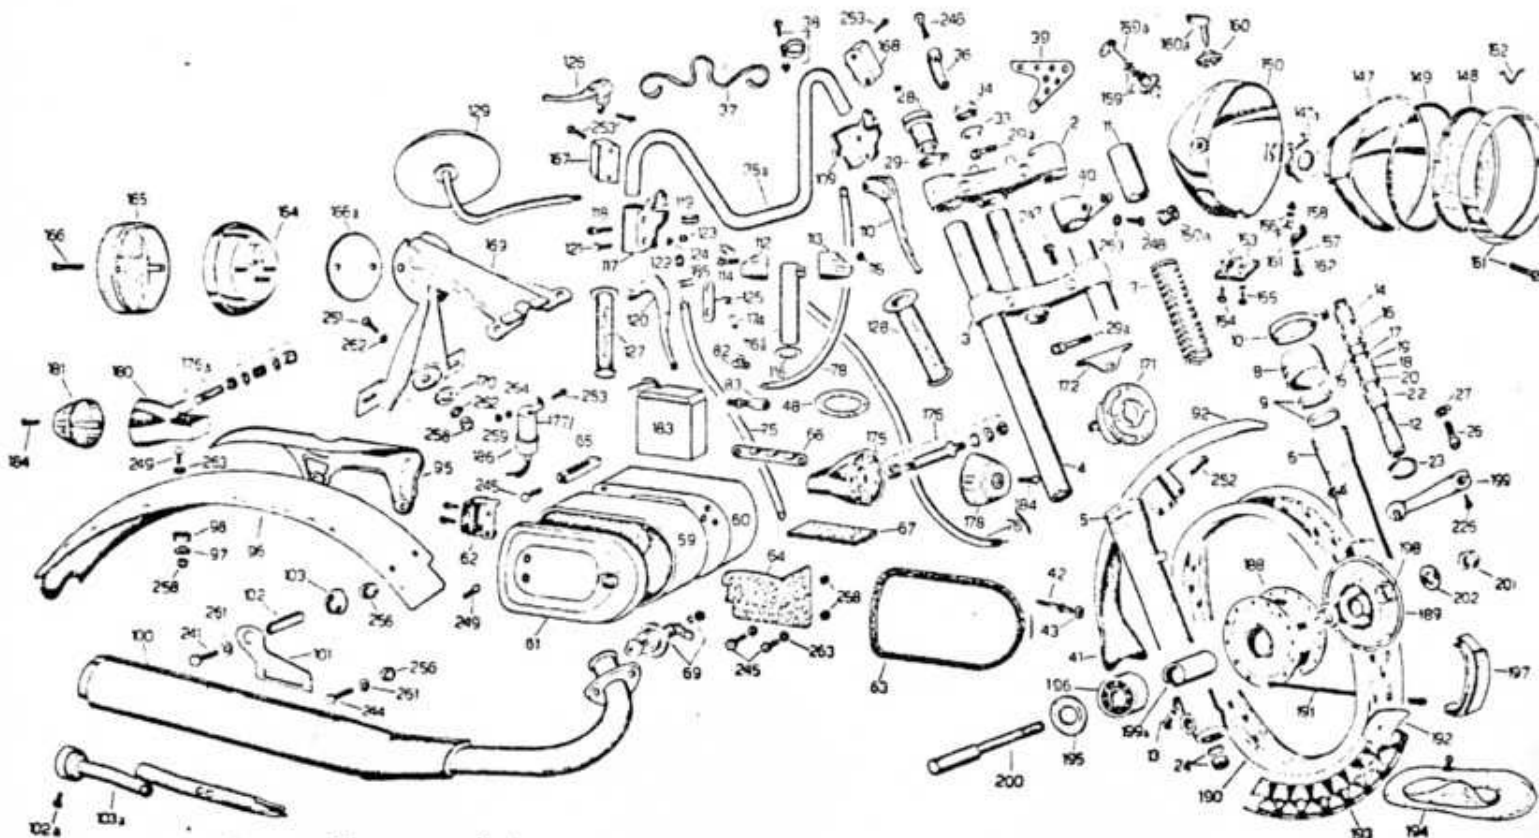

N. Fig.	Part. N.	Description	Q.ty	N. Fig.	Part. N.	Description	Q.ty
—	131.01.5100	Rear swing arm cpl of bush	1	90	131.06.5390	Screw - driver m/m 8	1
56	131.01.5110	Bushing	2	91	131.10.6330	Key - tray	1
57	131.01.5120	Swing arm axle	1	92	141.09.5000	Front mudguard	1
58	131.01.5130	Wheel spindle nut	1	92a	131.01.5200	Rear shock absorber	2
—	131.06.5230	Toolbox R/H complete	1	93	130.01.5210	Silentblock	1
59	131.06.5261	Toolbox R/H	1	94	130.01.5220	Bush	4
—	131.06.5200	Toolbox L/H complete	1	95	131.09.5190	Chain mudguard	1
60	131.06.5240	Toolbox L/H	1	96	131.09.5011	Rear mudguard	1
61	131.06.5050	Toolbox cover	2	97	091.10.5930	Rubbers anti-vibrations	2
62	131.06.5230	Clasp for toolbox cover	2	97a	102.10.5930	Rubbers anti-vibrations	2
63	131.06.5290	Rubber for toolbox cover	2	98	091.10.5960	Rubber bush	2
64	131.06.5330	Screen for intake	1	99	092.10.5960	Rubber bush	2
65	131.06.5320	Spacers for battery and intake	4	100	131.13.5100	Silencer	1
66	131.10.6410	Plate for fixing rubber strap for battery	2	101	131.13.5130	Bracket for silencer	1
67	131.10.6420	Block for battery	1	102	120.10.6830	Spacer bush for silentblock	1
68	072.02.5151	Anti-theft cpl of 2 key	1	102a	TC 5x7	Bolt fixing terminal	2
69	131.10.6300	Couple lock cpl or key	1	103	120.10.6820	Rubber silentblock	2
69	131.10.6320	Single lock cpl of key	1	103a	131.13.5190	Terminal for silencer	1
—	134.06.5000	Seat two-seater	1	104	131.13.5660	Engine cpl of carburettor	1
71	124.11.6770	Cap for suppressor	1	105	131.10.5900	Filter F 30/6	1
72	124.11.6760	Hood rubber coil	1	106	124.11.6750	Suppressor cap	1
73	150.13.5930	Rubber strip, cylinder head	2	107	131.13.5780	Cap for filtre carburettor	1
74	150.13.5970	Rubber strip, cylinder bare	4	108	131.13.5790	Rubber fixing cap intake	1
75	131.04.5300	Throttle cable	1	—	131.04.5180	Clutch lever assembly cpl W/nipples	1
76	131.04.5400	Front brake cable	1	109	131.04.5260	Clutch lever body	1
77	131.04.5360	Rear brake cable	1	110	131.04.5230	Clutch lever	1
78	130.04.5430	Clutch cable	1	111	098.04.5980	Cable breather of brake and clutch	2
79	130.04.5950	Choke cable	1	—	131.04.5000	Twist grip assembly W/grip, bolt	1
82	060.04.5440	Cable clamp - bolt	1	112	131.04.5810	Upper cup	1
83	020.07.6120	Cable adjuster	1	113	131.04.5820	Lower cup	1
84	050.10.5011	Clamp	3	114	TC 5x20	Bolt upper fixing	2
85	131.06.5350	Toolbox complete	1	115	D 5	Nut	2
86	131.06.5150	Box spanner 17/21	1	116	090.04.5010	Fuel tap - seal ring	1
87	131.06.5360	Wrench	1	116a	131.04.5800	Tube - bare	1
88	131.06.5370	Wrench	1				
89	131.06.5380	Allen - head wrench	1